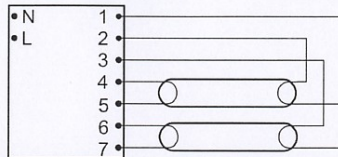

# QICKTRONIC PROFESSIONAL T8

QTP 2x36/230-240